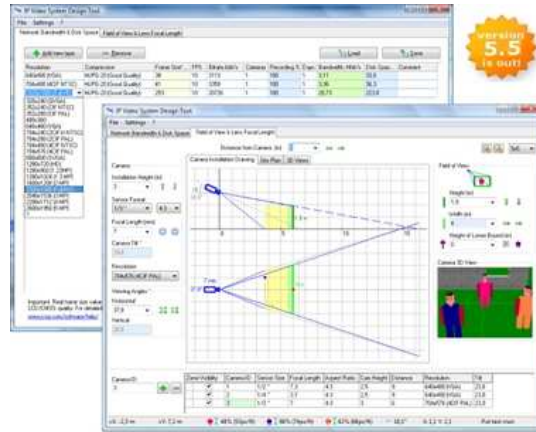

Search

Home Discount Security Cameras Discount Security DVRs Demos Free Tools Technical Support Product Manuals Blog Contact

SECURITY CAMERAS:

Discount Cameras

Bullet Cameras

Infrared Cameras

Dome Cameras

C-Mount Cameras

Varifocal Cameras

Nanny Cameras

Hidden Cameras

Spy/Covert Cameras

PTZ Cameras

CCTV DVRS:

4 Channel DVRs

8 Channel DVRs

12 Channel DVRs

16 Channel DVRs

24 Channel DVRs

32 Channel DVRs

48 Channel DVRs

64 Channel DVR

CCTV SYSTEMS:

4 Channel CCTV Systems

8 Channel CCTV Systems

12 Channel CCTV Systems

16 Channel CCTV Systems

24 Channel CCTV Systems

32 Channel CCTV Systems

48 Channel CCTV System

64 Channel CCTV System

CCTV ACCESSORIES:

Infrared LED Lights

CCTV Cables

Camera Power Adapters

Spy Microphones

BNC Connectors

C-Mount Camera Lens

Camera Housings

Camera Brackets

Power Supplies

Video Baluns

Video Processors

« [New Pan Tilt Cameras](#)
[Snake Style Inspection Camera](#) »

Cool CCTV Design Software

Here is really neat software you can use as a tool to develop or try and help blue-print your own CCTV setup. We found it on this website [JVSG CCTV Software Design](#). You can download it for free. Sure the graphical user interface is a little standard, but you can configure angle of views and create an idea of how certain lens sizes and chip-sets work. The best part about this software is, you can use the software in your beginning stages to build the right scenario and figure out what camera types will work best for you. You don't have to buy it, but this sure could help answer some initial questions you might have about choosing the right cameras for your CCTV application. We tested the software and find that it is good enough to help any newbies grasp the concept of how security camera's work without having to talk to a high-pressure sales rep. Visit the site today and try the software for free.

Tags: [CCTV Design Software](#), [cctv software](#), [security camera software](#)

This entry was posted on Saturday, December 19th, 2009 at 2:47 pm and is filed under [CCTV Applications](#), [CCTV Design Software](#), [CCTV Install Headache Medicine](#), [CCTV Installation Tips & Guides](#). You can follow any responses to this entry through the [RSS 2.0](#) feed. Both comments and pings are currently closed.

Comments are closed.

July 2010

M T W T F S S

1 2 3 4

5 6 7 8 9 10 11

12 13 14 15 16 17 18

19 20 21 22 23 24 25

26 27 28 29 30 31

« Jun

Archives

[July 2010](#)

[June 2010](#)

[May 2010](#)

[April 2010](#)

[March 2010](#)

[February 2010](#)

[January 2010](#)

[December 2009](#)

[November 2009](#)

[October 2009](#)

[September 2009](#)

[June 2009](#)

[May 2009](#)

[April 2009](#)

[March 2009](#)

[February 2009](#)

Recent Posts

[Notice! Upgrading](#)

[Shopping Cart](#)

[New Decision Guides Up](#)

[New! 5, 6, and 7 Terabyte](#)

[DVRs with 64 Channels](#)

[Warehouse Security](#)

[Systems](#)

[Assigning An IP Address](#)

[To A DVR](#)

Recent

Comments

Blogroll

[A Happy Hippy Mom](#)

[Discount Security DVR](#)

[electronic dart board](#)

[Fake Security Cameras](#)

[Getting better television](#)

[Outdoor Security Camera](#)

[Resource](#)

[Point of Sale](#)

[Smart Travel Guide](#)

Tags

[auto tracking ptz](#)

[camera bullet](#)

[camera bullet security](#)

[camera buy a cctv system](#)

[buy a security camera](#)

[cctv-system CCTV](#)

[Design Software](#)

[cheap security](#)

[cameras cheap](#)

[security dvr construction](#)

[site cctv systems discount](#)

[bullet camera](#)

[discount security](#)

[cameras discount](#)

[security dvr discount](#)

[security dvr dome](#)

[security camera](#)

[embedded dvr](#)

[embedded dvr infrared](#)

[security camera Long Range](#)

[Security Cameras low cost](#)

[security cameras low](#)